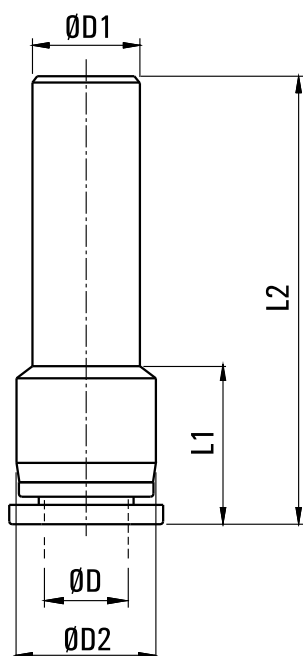

Redukcja 12/10-10 PGJ-12-10

| | |
|-----------|--------------|
| SKU | PU-PGJ-12-10 |
| Producent | Hi-Tech |
| waz | O 12 mm |
| waz (r) | O 10 mm |
| typ | redukcja |

| MODEL | ØD | ØD1 | ØD2 | L1 | L2 |
|-----------|----|-----|------|------|------|
| PGJ-06-04 | 4 | 6 | 10 | 16 | 35 |
| PGJ-08-04 | 4 | 8 | 10 | 13 | 34 |
| PGJ-08-06 | 6 | 8 | 12 | 15.5 | 36 |
| PGJ-10-06 | 6 | 10 | 12 | 16.8 | 41 |
| PGJ-10-08 | 8 | 10 | 14 | 17.5 | 42 |
| PGJ-12-06 | 6 | 12 | 13.5 | 13.5 | 38.5 |
| PGJ-12-08 | 8 | 12 | 14 | 17.5 | 42.5 |
| PGJ-12-10 | 10 | 12 | 17 | 21 | 46 |