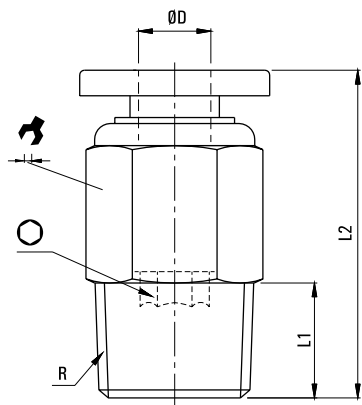

Złączka prosta PC-06-1/8"

SKU	PU-PC-06-01
Producent	Hi-Tech
waż	Ø 6 mm
typ	prosta
przyłącze	G 1/8"

MODEL	ØD	R	L1	L2	○	↻
PC-04-M5	4	M5	3.5	20.3	2	10
PC-04-01	4	1/8"	7.5	20	3	10
PC-04-02	4	1/4"	9.5	18	3	14
PC-04-03	4	3/8"	10.5	19	3	17
PC-06-M5	6	M5	3.5	21	2	12
PC-06-01	6	1/8"	7.5	20.5	4	12
PC-06-02	6	1/4"	9.5	22.5	4	14
PC-06-03	6	3/8"	10.5	20.5	4	17
PC-08-01	8	1/8"	7.5	25.5	5	14
PC-08-02	8	1/4"	9.5	24.5	5	14
PC-08-03	8	3/8"	10.5	21.5	6	17
PC-08-04	8	1/2"	13.5	25.5	6	21

MODEL	ØD	R	L1	L2	○	↻
PC-10-01	10	1/8"	7.5	29.5	5	17
PC-10-02	10	1/4"	9.5	31	6	17
PC-10-03	10	3/8"	10.5	28.5	8	17
PC-10-04	10	1/2"	13.5	26.5	8	21
PC-12-01	12	1/8"	7.5	31	5	21
PC-12-02	12	1/4"	9.5	33	6	21
PC-12-03	12	3/8"	10.5	30	8	21
PC-12-04	12	1/2"	13.5	32.5	8	21
PC-16-03	16	3/8"	10.5	36.5	8	24
PC-16-04	16	1/2"	13.5	38.5	10	24