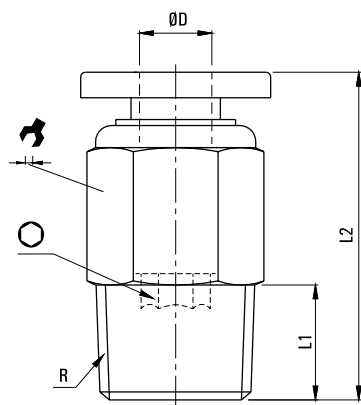

Złączka prosta PC-08-1/4"

SKU	PU-PC-08-02
Producent	Hi-Tech
waż	Ø 8 mm
typ	prosta
przyłącze	G 1/4"
rodzaj gwintu	zewnetrzny

MODEL	ØD	R	L1	L2	○	↻
PC-04-M5	4	M5	3.5	20.3	2	10
PC-04-01	4	1/8"	7.5	20	3	10
PC-04-02	4	1/4"	9.5	18	3	14
PC-04-03	4	3/8"	10.5	19	3	17
PC-06-M5	6	M5	3.5	21	2	12
PC-06-01	6	1/8"	7.5	20.5	4	12
PC-06-02	6	1/4"	9.5	22.5	4	14
PC-06-03	6	3/8"	10.5	20.5	4	17
PC-08-01	8	1/8"	7.5	25.5	5	14
PC-08-02	8	1/4"	9.5	24.5	5	14
PC-08-03	8	3/8"	10.5	21.5	6	17
PC-08-04	8	1/2"	13.5	25.5	6	21

MODEL	ØD	R	L1	L2	○	↻
PC-10-01	10	1/8"	7.5	29.5	5	17
PC-10-02	10	1/4"	9.5	31	6	17
PC-10-03	10	3/8"	10.5	28.5	8	17
PC-10-04	10	1/2"	13.5	26.5	8	21
PC-12-01	12	1/8"	7.5	31	5	21
PC-12-02	12	1/4"	9.5	33	6	21
PC-12-03	12	3/8"	10.5	30	8	21
PC-12-04	12	1/2"	13.5	32.5	8	21
PC-16-03	16	3/8"	10.5	36.5	8	24
PC-16-04	16	1/2"	13.5	38.5	10	24