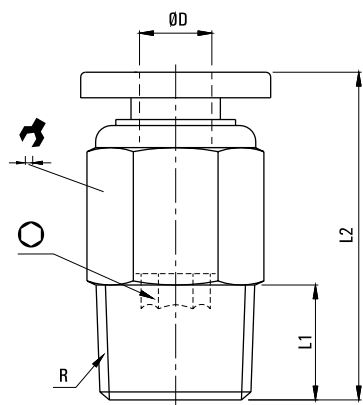

Złączka prosta PC-06-3/8"

SKU	PU-PC-06-03
Producent	Hi-Tech
waż	Ø 6 mm
typ	prosta
przyłącze	G 3/8"

MODEL	ØD	R	L1	L2	○	↻
PC-04-M5	4	M5	3.5	20.3	2	10
PC-04-01	4	1/8"	7.5	20	3	10
PC-04-02	4	1/4"	9.5	18	3	14
PC-04-03	4	3/8"	10.5	19	3	17
PC-06-M5	6	M5	3.5	21	2	12
PC-06-01	6	1/8"	7.5	20.5	4	12
PC-06-02	6	1/4"	9.5	22.5	4	14
PC-06-03	6	3/8"	10.5	20.5	4	17
PC-08-01	8	1/8"	7.5	25.5	5	14
PC-08-02	8	1/4"	9.5	24.5	5	14
PC-08-03	8	3/8"	10.5	21.5	6	17
PC-08-04	8	1/2"	13.5	25.5	6	21

MODEL	ØD	R	L1	L2	○	↻
PC-10-01	10	1/8"	7.5	29.5	5	17
PC-10-02	10	1/4"	9.5	31	6	17
PC-10-03	10	3/8"	10.5	28.5	8	17
PC-10-04	10	1/2"	13.5	26.5	8	21
PC-12-01	12	1/8"	7.5	31	5	21
PC-12-02	12	1/4"	9.5	33	6	21
PC-12-03	12	3/8"	10.5	30	8	21
PC-12-04	12	1/2"	13.5	32.5	8	21
PC-16-03	16	3/8"	10.5	36.5	8	24
PC-16-04	16	1/2"	13.5	38.5	10	24