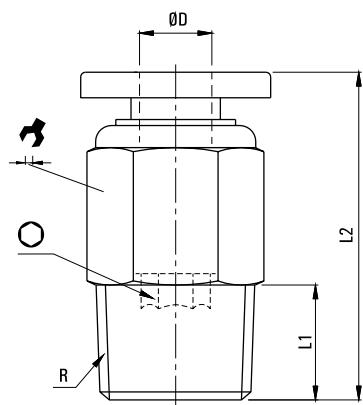

## Złączka prosta PC-04-M5

SKU	PU-PC-04-00
Producent	Hi-Tech
waz	Ø 4 mm
typ	prosta
przyłącze	M5

MODEL	ØD	R	L1	L2	○	↻
PC-04-M5	4	M5	3.5	20.3	2	10
PC-04-01	4	1/8"	7.5	20	3	10
PC-04-02	4	1/4"	9.5	18	3	14
PC-04-03	4	3/8"	10.5	19	3	17
PC-06-M5	6	M5	3.5	21	2	12
PC-06-01	6	1/8"	7.5	20.5	4	12
PC-06-02	6	1/4"	9.5	22.5	4	14
PC-06-03	6	3/8"	10.5	20.5	4	17
PC-08-01	8	1/8"	7.5	25.5	5	14
PC-08-02	8	1/4"	9.5	24.5	5	14
PC-08-03	8	3/8"	10.5	21.5	6	17
PC-08-04	8	1/2"	13.5	25.5	6	21

MODEL	ØD	R	L1	L2	○	↻
PC-10-01	10	1/8"	7.5	29.5	5	17
PC-10-02	10	1/4"	9.5	31	6	17
PC-10-03	10	3/8"	10.5	28.5	8	17
PC-10-04	10	1/2"	13.5	26.5	8	21
PC-12-01	12	1/8"	7.5	31	5	21
PC-12-02	12	1/4"	9.5	33	6	21
PC-12-03	12	3/8"	10.5	30	8	21
PC-12-04	12	1/2"	13.5	32.5	8	21
PC-16-03	16	3/8"	10.5	36.5	8	24
PC-16-04	16	1/2"	13.5	38.5	10	24