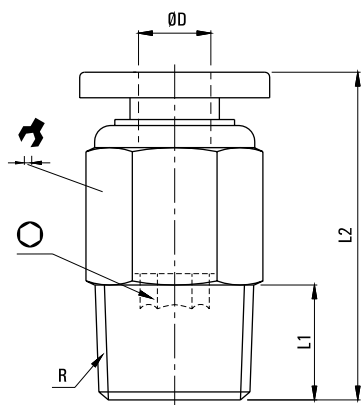

## Złączka prosta PC-06-1/4"

SKU	PU-PC-06-02
Producent	Hi-Tech
waż	Ø 6 mm
typ	prosta
przylacze	G 1/4"

MODEL	ØD	R	L1	L2	○	↻
PC-04-M5	4	M5	3.5	20.3	2	10
PC-04-01	4	1/8"	7.5	20	3	10
PC-04-02	4	1/4"	9.5	18	3	14
PC-04-03	4	3/8"	10.5	19	3	17
PC-06-M5	6	M5	3.5	21	2	12
PC-06-01	6	1/8"	7.5	20.5	4	12
PC-06-02	6	1/4"	9.5	22.5	4	14
PC-06-03	6	3/8"	10.5	20.5	4	17
PC-08-01	8	1/8"	7.5	25.5	5	14
PC-08-02	8	1/4"	9.5	24.5	5	14
PC-08-03	8	3/8"	10.5	21.5	6	17
PC-08-04	8	1/2"	13.5	25.5	6	21

MODEL	ØD	R	L1	L2	○	↻
PC-10-01	10	1/8"	7.5	29.5	5	17
PC-10-02	10	1/4"	9.5	31	6	17
PC-10-03	10	3/8"	10.5	28.5	8	17
PC-10-04	10	1/2"	13.5	26.5	8	21
PC-12-01	12	1/8"	7.5	31	5	21
PC-12-02	12	1/4"	9.5	33	6	21
PC-12-03	12	3/8"	10.5	30	8	21
PC-12-04	12	1/2"	13.5	32.5	8	21
PC-16-03	16	3/8"	10.5	36.5	8	24
PC-16-04	16	1/2"	13.5	38.5	10	24